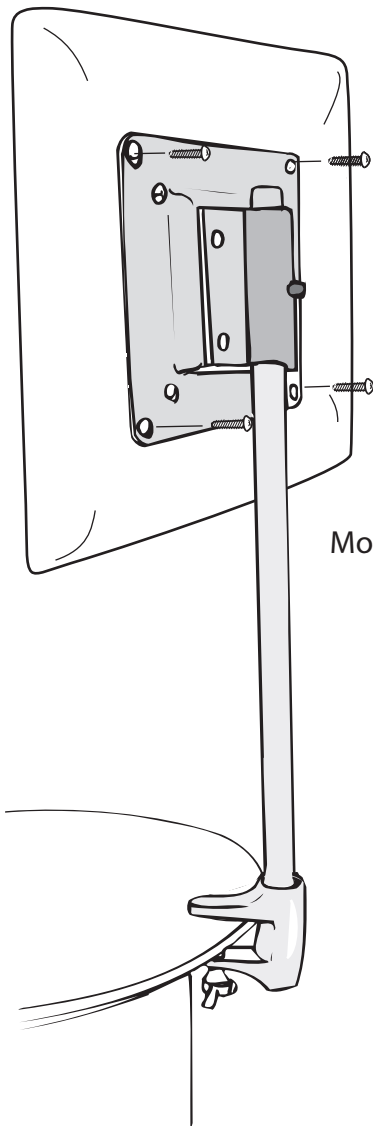

Monitor - Expand PodiumCase

Monitor maximum weight: 7kg

Mount adapter plate to monitor