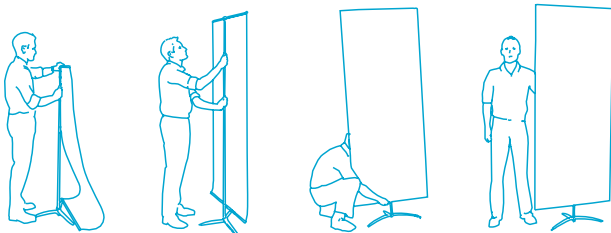

Expand SmartStand

Bring your message to your target audience.

Plastic snap-on clips for ESS profiles allows a graphic to be hung in a window, on a wall or from the ceiling.
Sold in quantities of 10 or 100

Size of the graphic in the image above
23 5/8" Wide x 72" High

Size of the graphic in the image above
27 9/16" Wide x 36" High

Size of the graphic in the image above
31 1/2" Wide x 82" High

Expand SmartStand

The Expand SmartStand is a flexible marketing display with a wide range of uses. The adjustable telescopic construction makes it quick and easy to vary the height and adapt the size of the image to suit your specific requirements. You can use it as a single or a double-

sided display, allowing you to double the impact in a snap whenever needed. The Expand SmartStand is attractively designed and takes up very little floor space. It is easy to assemble and is lightweight and comes in a padded nylon carry bag. Our Expand SmartStand helps you bring your message to wherever your target audience and is available with or without lighting. With our optional clip that snaps into the top profile, the unit can be hung in windows, on the wall or from the ceiling.