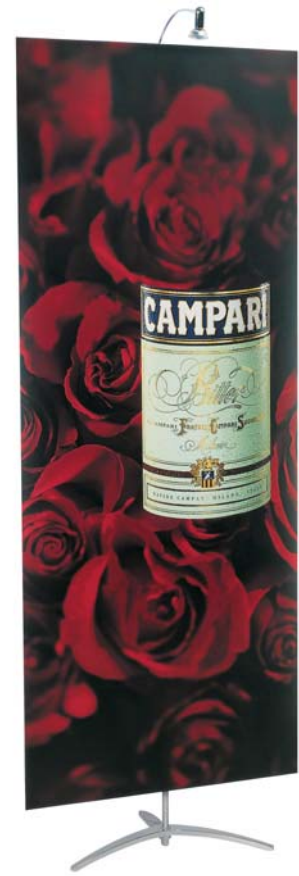

Expand SmartStand

Bring your message to your target audience.

Plastic snap-on clips for ESS profiles allows a graphic to be hung in a window, on a wall or from the ceiling.
Sold in quantities of 10 or 100

Size of the graphic in the image above
23 5/8" Wide x 72" High

Size of the graphic in the image above
27 9/16" Wide x 36" High

Size of the graphic in the image above
31 1/2" Wide x 82" High

Expand SmartStand

The Expand SmartStand is a flexible marketing display with a wide range of uses. The adjustable telescopic construction makes it quick and easy to vary the height and adapt the size of the image to suit your specific requirements. You can use it as a single or a double-

sided display, allowing you to double the impact in a snap whenever needed. The Expand SmartStand is attractively designed and takes up very little floor space. It is easy to assemble and is lightweight and comes in a padded nylon carry bag. Our Expand SmartStand helps you bring your message to wherever your target audience and is available with or without lighting. With our optional clip that snaps into the top profile, the unit can be hung in windows, on the wall or from the ceiling.